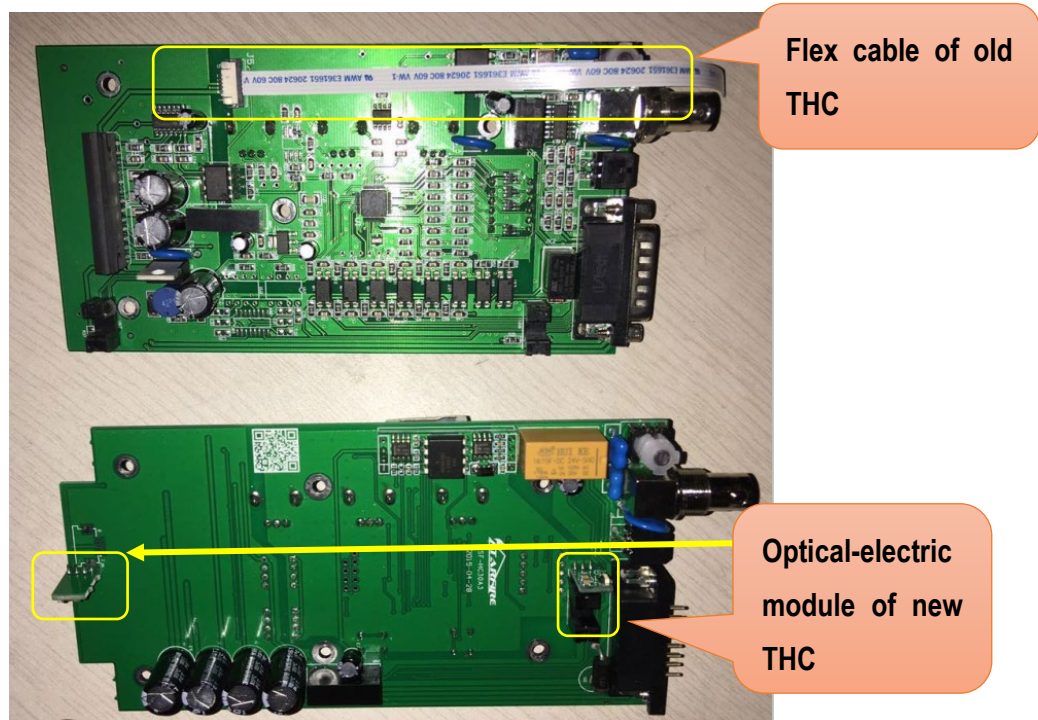

Service Support Spirit

Comparison of the 2 Versions of SDF30A-THC

Comparing with the old SF THC, our new one has 3 main advantages as below:

◆ 1. the Limit signal transferring method upgraded:

Using optical-electric signal transmission to replace the flex cable transferring, avoid any problem caused by the fault of the flex cable after long time usage.

◆ 2. Drive Module Upgraded:

Using new MOS driving circuit instead of the old electric circuit drive control, achieves bigger and stable current input for the motor of z axis.

Service Support Spirit

◆ 3.Convenience of Lift operating:

Two new buttons added on THC for going up or down.