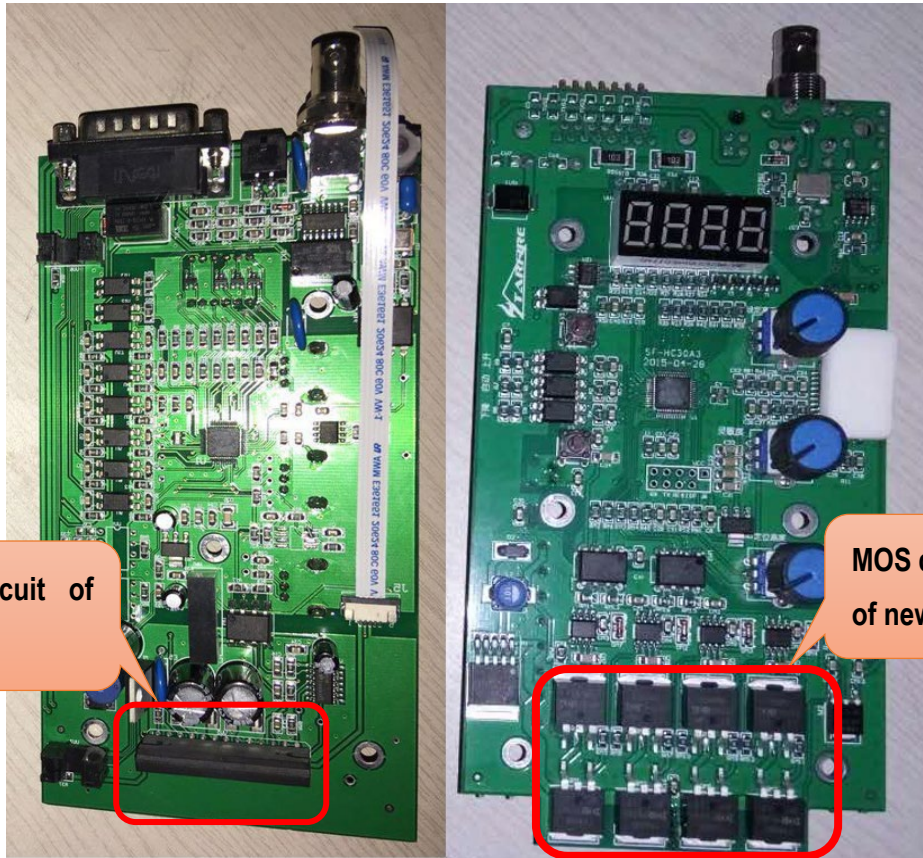

Service Support Spirit

Comparison of the 2 Versions of SDF30A-THC

Comparing with the old SF THC, our new one has 3 main advantages as below:

◆ 1. the Limit signal transferring method upgraded:

Using optical-electric signal transmission to replace the flex cable transferring, avoid any problem caused by the fault of the flex cable after long time usage.

◆ 2. Drive Module Upgraded:

Using new MOS driving circuit instead of the old electric circuit drive control, achieves bigger and stable current input for the motor of z axis.

Service Support Spirit

◆ 3.Convenience of Lift operating:

Two new buttons added on THC for going up or down.